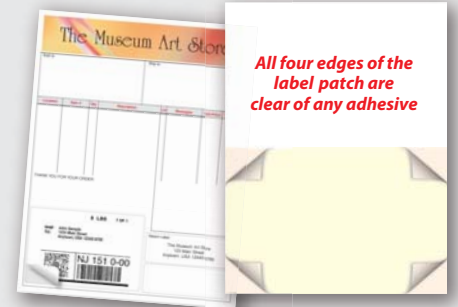

INTEGRATED LABELS

Features:

- Custom
- 11, 14 & 17 inch Formats
- Custom Size and Position
- Order in Up To Eight Colors
- Printed in UV
- Thermal Papers - Direct or Transfer
- Printed Liners
- All Laser Compatible
- Medium to Long Run

All four edges of the label patch are clear of any adhesive